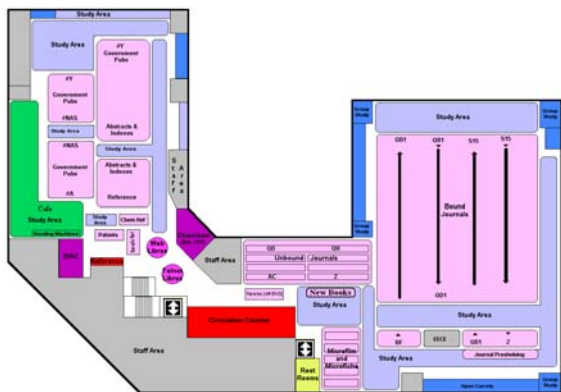

Lower Level 1.

Locations:

CSEL Per,
CSEL Ref,
CSEL Gov,
CSEL MFORM

BF – Psychology

G -- General Geography

G1000-G9980 -- Atlases, Globes and Maps
GA -- Mathematical Geography, Cartography
GB -- Physical Geography
GC – Oceanography

HE -- Transportation and Communication

HE9761-HE9900 – Communication

Q -- General Science

QA -- Mathematics
QB -- Astronomy
QC -- Physics
QD -- Chemistry
QE -- Geology
QH -- Biology
QK -- Botany
QL -- Zoology
QM -- Human Anatomy
QP -- Physiology
QR – Microbiology

Lower Level 2.

Location:

CSEL

S -- General Agriculture

SB -- Plant Culture
SD -- Forestry
SF -- Animal Culture
SH -- Aquaculture
SK -- Hunting Sports

T -- General Technology

TA -- General and Civil Engineering
TD -- Environmental Engineering
TE -- Highway Engineering
TF -- Railroad Engineering
TG -- Bridge Engineering
TH -- Construction Engineering
TJ -- Mechanical Engineering
TK -- Power Engineering
TL -- Motor Vehicles, Aeronautics, Astronautics
TN -- Mining Engineering
TP -- Chemical Engineering
TS -- Manufactures